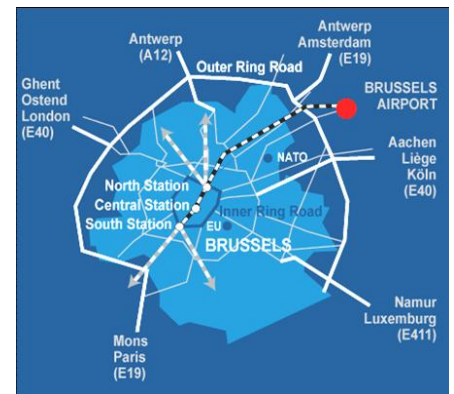

Regus Meeting Centre

Brussels Airport, box 75, B-1930 Zaventem
Tel + 32 2 714 02 00

The Regus Meeting Center is located in the airport building, on the Promenade floor (4th floor), the floor above the Departure Hall (3rd floor), on the right once passed the Pizza Hut.

By Road

From Gent/Gand

Take B401, take E40 Direction , continue on R0 close to Brussels, take Exit 4, take direction , then  and follow Leopoldlaan.

From Antwerpen/Anvers

Take R10, then E19 to Brussels, Direction , continue on R0 close to Brussels, take Exit 4, take direction , then  and follow Leopoldlaan.

From Luik-Liège/Leuven/Namen-Namur

Take E25/A602 direction Brussels, take E40/A3, follow , take Exit 4 and then  and follow Leopoldlaan.

Car parks

Go to main car park Economy or Front

2011 rate: 16 EUR/24 hrs

By train

Train station is on level -1:
to reach the Business Centre, go to 4th floor, the floor above the Departure Hall (3rd floor), on the right once passed the Pizza Hut.